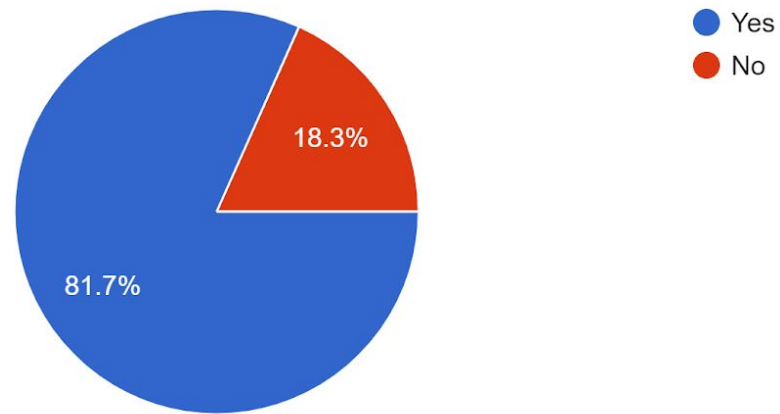

Student Exit Feedback (2018-2019)

Have you availed career counseling and guidance for higher studies from T&P Cell?

355 responses