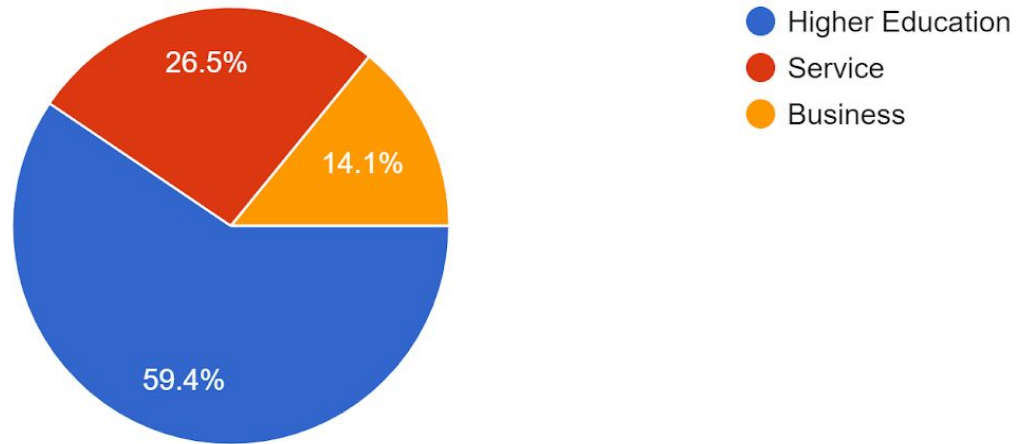

### How is your overall experience as a student at MITACSC-Alandi

355 responses

Student Exit Feedback (2018-2019)

What is your future plan?

355 responses

Student Exit Feedback (2018-2019)

How do you rate development activities organized by MITACSC Alandi, for your overall development?