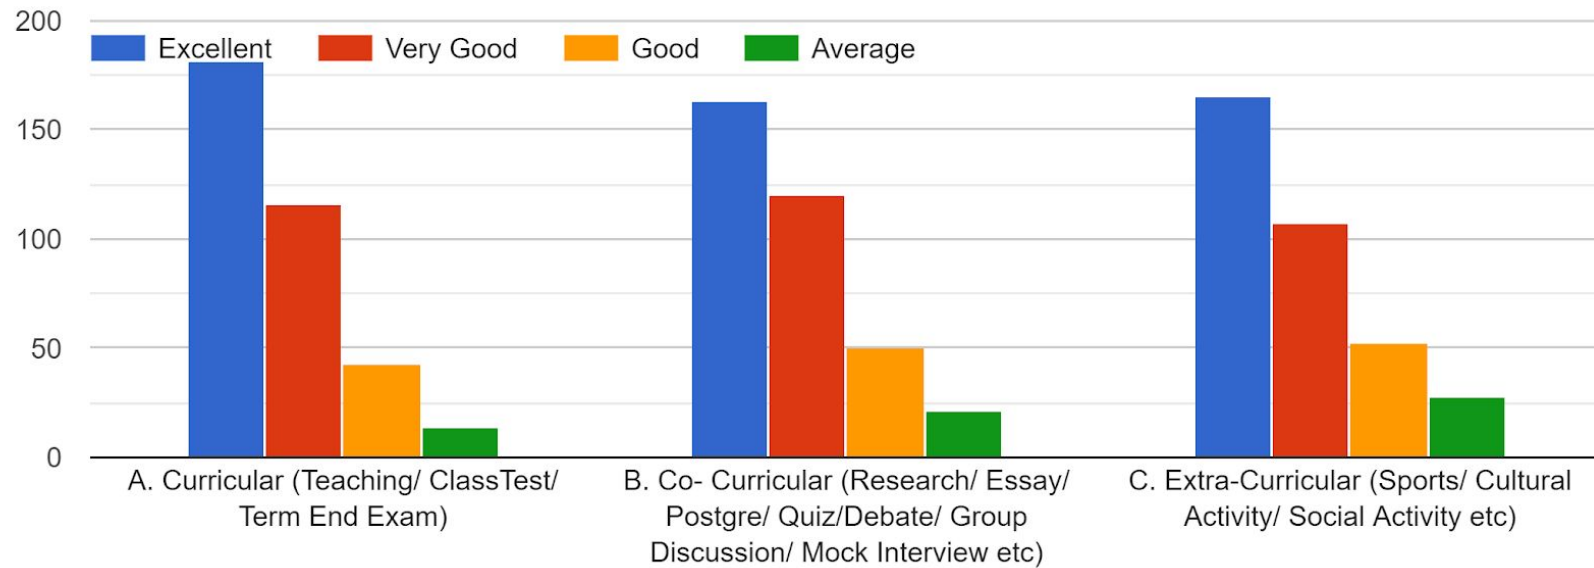

Student Exit Feedback (2018-2019)

What is your opinion about Curricular, Co-Curricular and Extra-Curricular Activities organized by MIT ACSC for students?