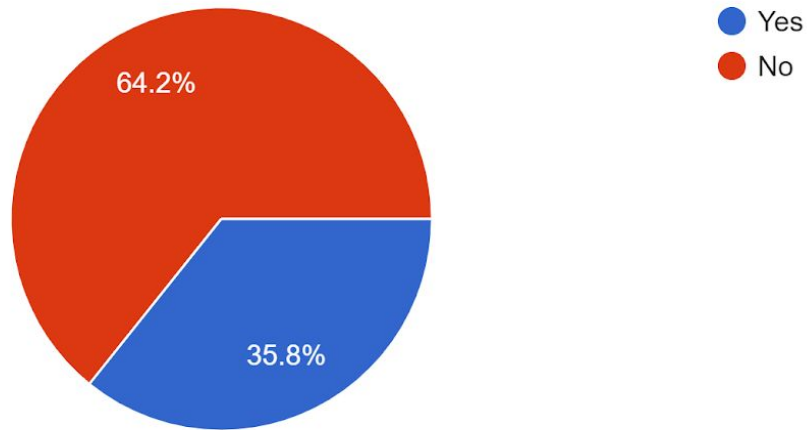

Student Exit Feedback (2018-2019)

Have you placed in any Company?

355 responses