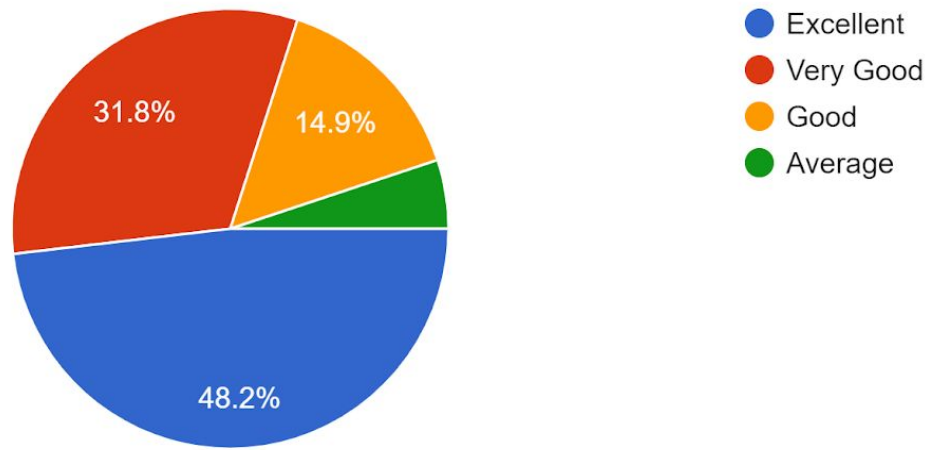

Student Exit Feedback (2018-2019)

How do you rate the teaching-learning Environment at MITACSC Alandi?

355 responses