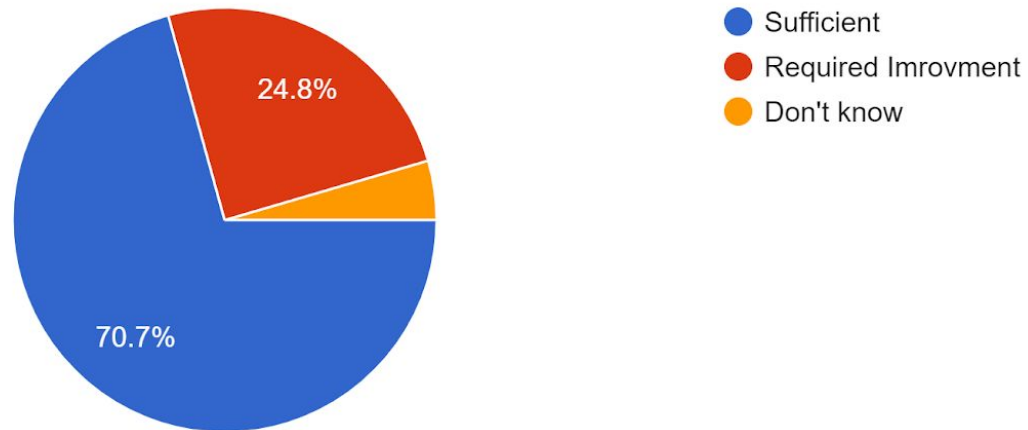

Student Exit Feedback (2018-2019)

Do you think that the efforts taken by MITACSC Alandi, are sufficient in grooming the overall personality of the student in different disciplines?

355 responses