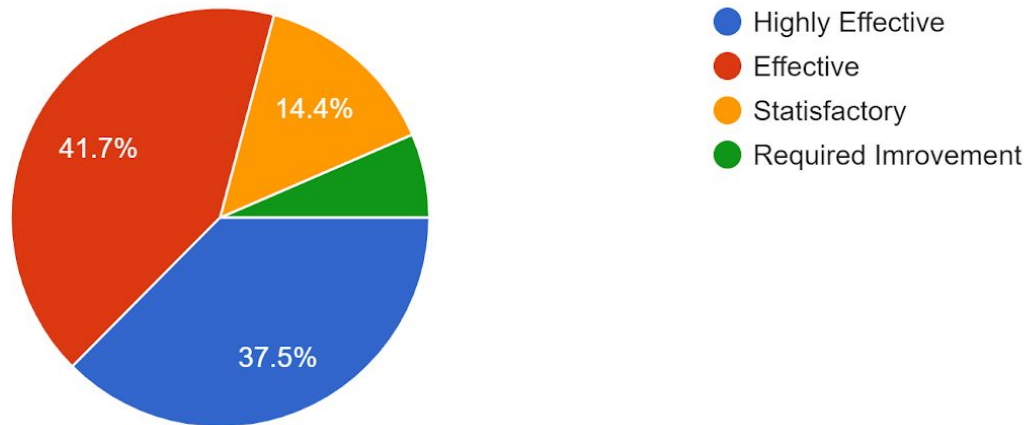

Student Exit Feedback (2018-2019)

How do you rate development activities organized by MITACSC Alandi, for your overall development?

355 responses