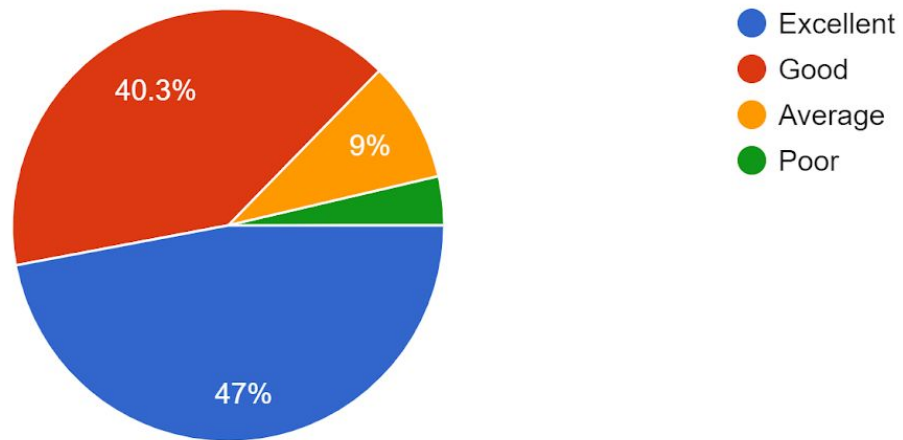

Student Exit Feedback (2018-2019)

What is your perception towards the discipline and moral values inculcated among students by MIT ACSC?

355 responses