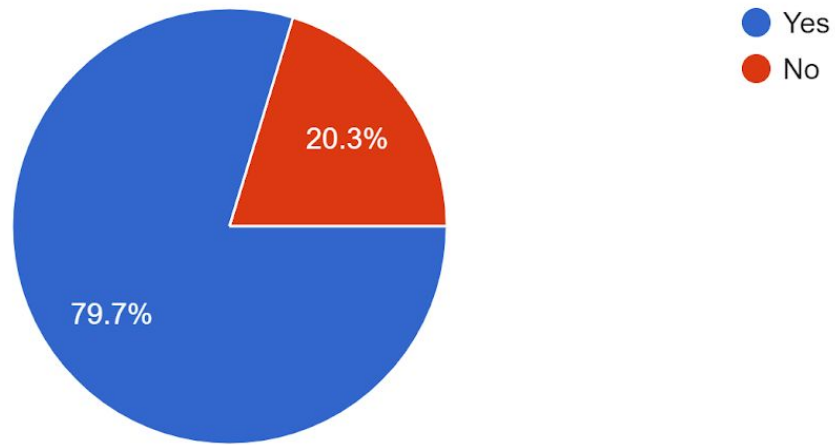

Student Exit Feedback (2018-2019)

Has the T&P cell provided sufficient off-campus placement opportunities?

355 responses