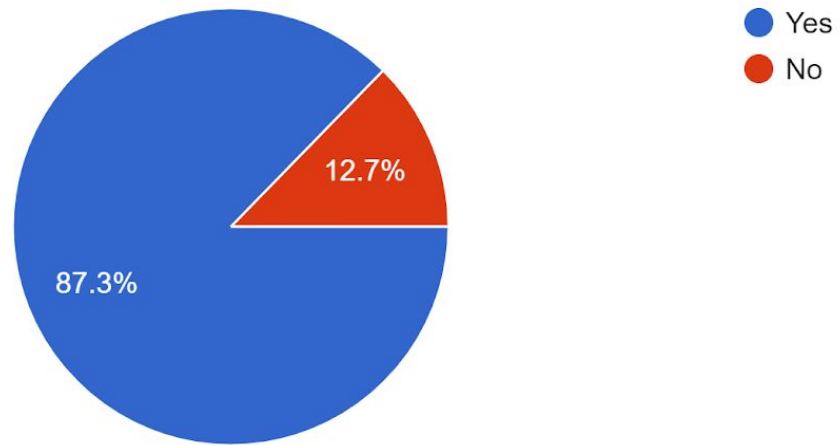

## Student Exit Feedback (2018-2019)

What is your opinion about Curricular, Co-Curricular and Extra-Curricular Activities organized by MIT ACSC for students?

Student Exit Feedback (2018-2019)

Has the T&P cell provided ample On-campus placement opportunities?

355 responses

Student Exit Feedback (2018-2019)

Has the T&P cell provided sufficient off-campus placement opportunities?

355 responses

Student Exit Feedback (2018-2019)

Have you availed career counseling and guidance for higher studies from T&P Cell?